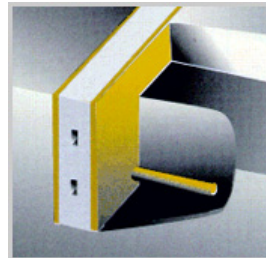

Movement Joints
Tileguard 3

Movement Joints
Tileguard 4

Tileguard Circles

Heavy Duty Angles

Technical Specification

Contact Donmini
sales@donmini.co.uk

FOR MORE INFORMATION TELEPHONE: +44 (0)1782 536719

© 2014 Donmini (UK) Limited - Movement Joints Registered in England