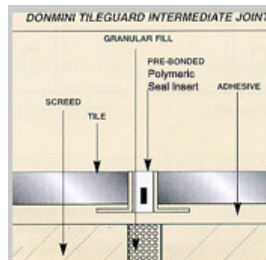

Movement Joints
Tileguard 3

Movement Joints
Tileguard 4

Tileguard Circles

Heavy Duty Angles

Technical Specification

Contact Donmini
sales@donmini.co.uk

FOR MORE INFORMATION TELEPHONE: +44 (0)1782 536719

© 2014 Donmini (UK) Limited - Movement Joints Registered in England